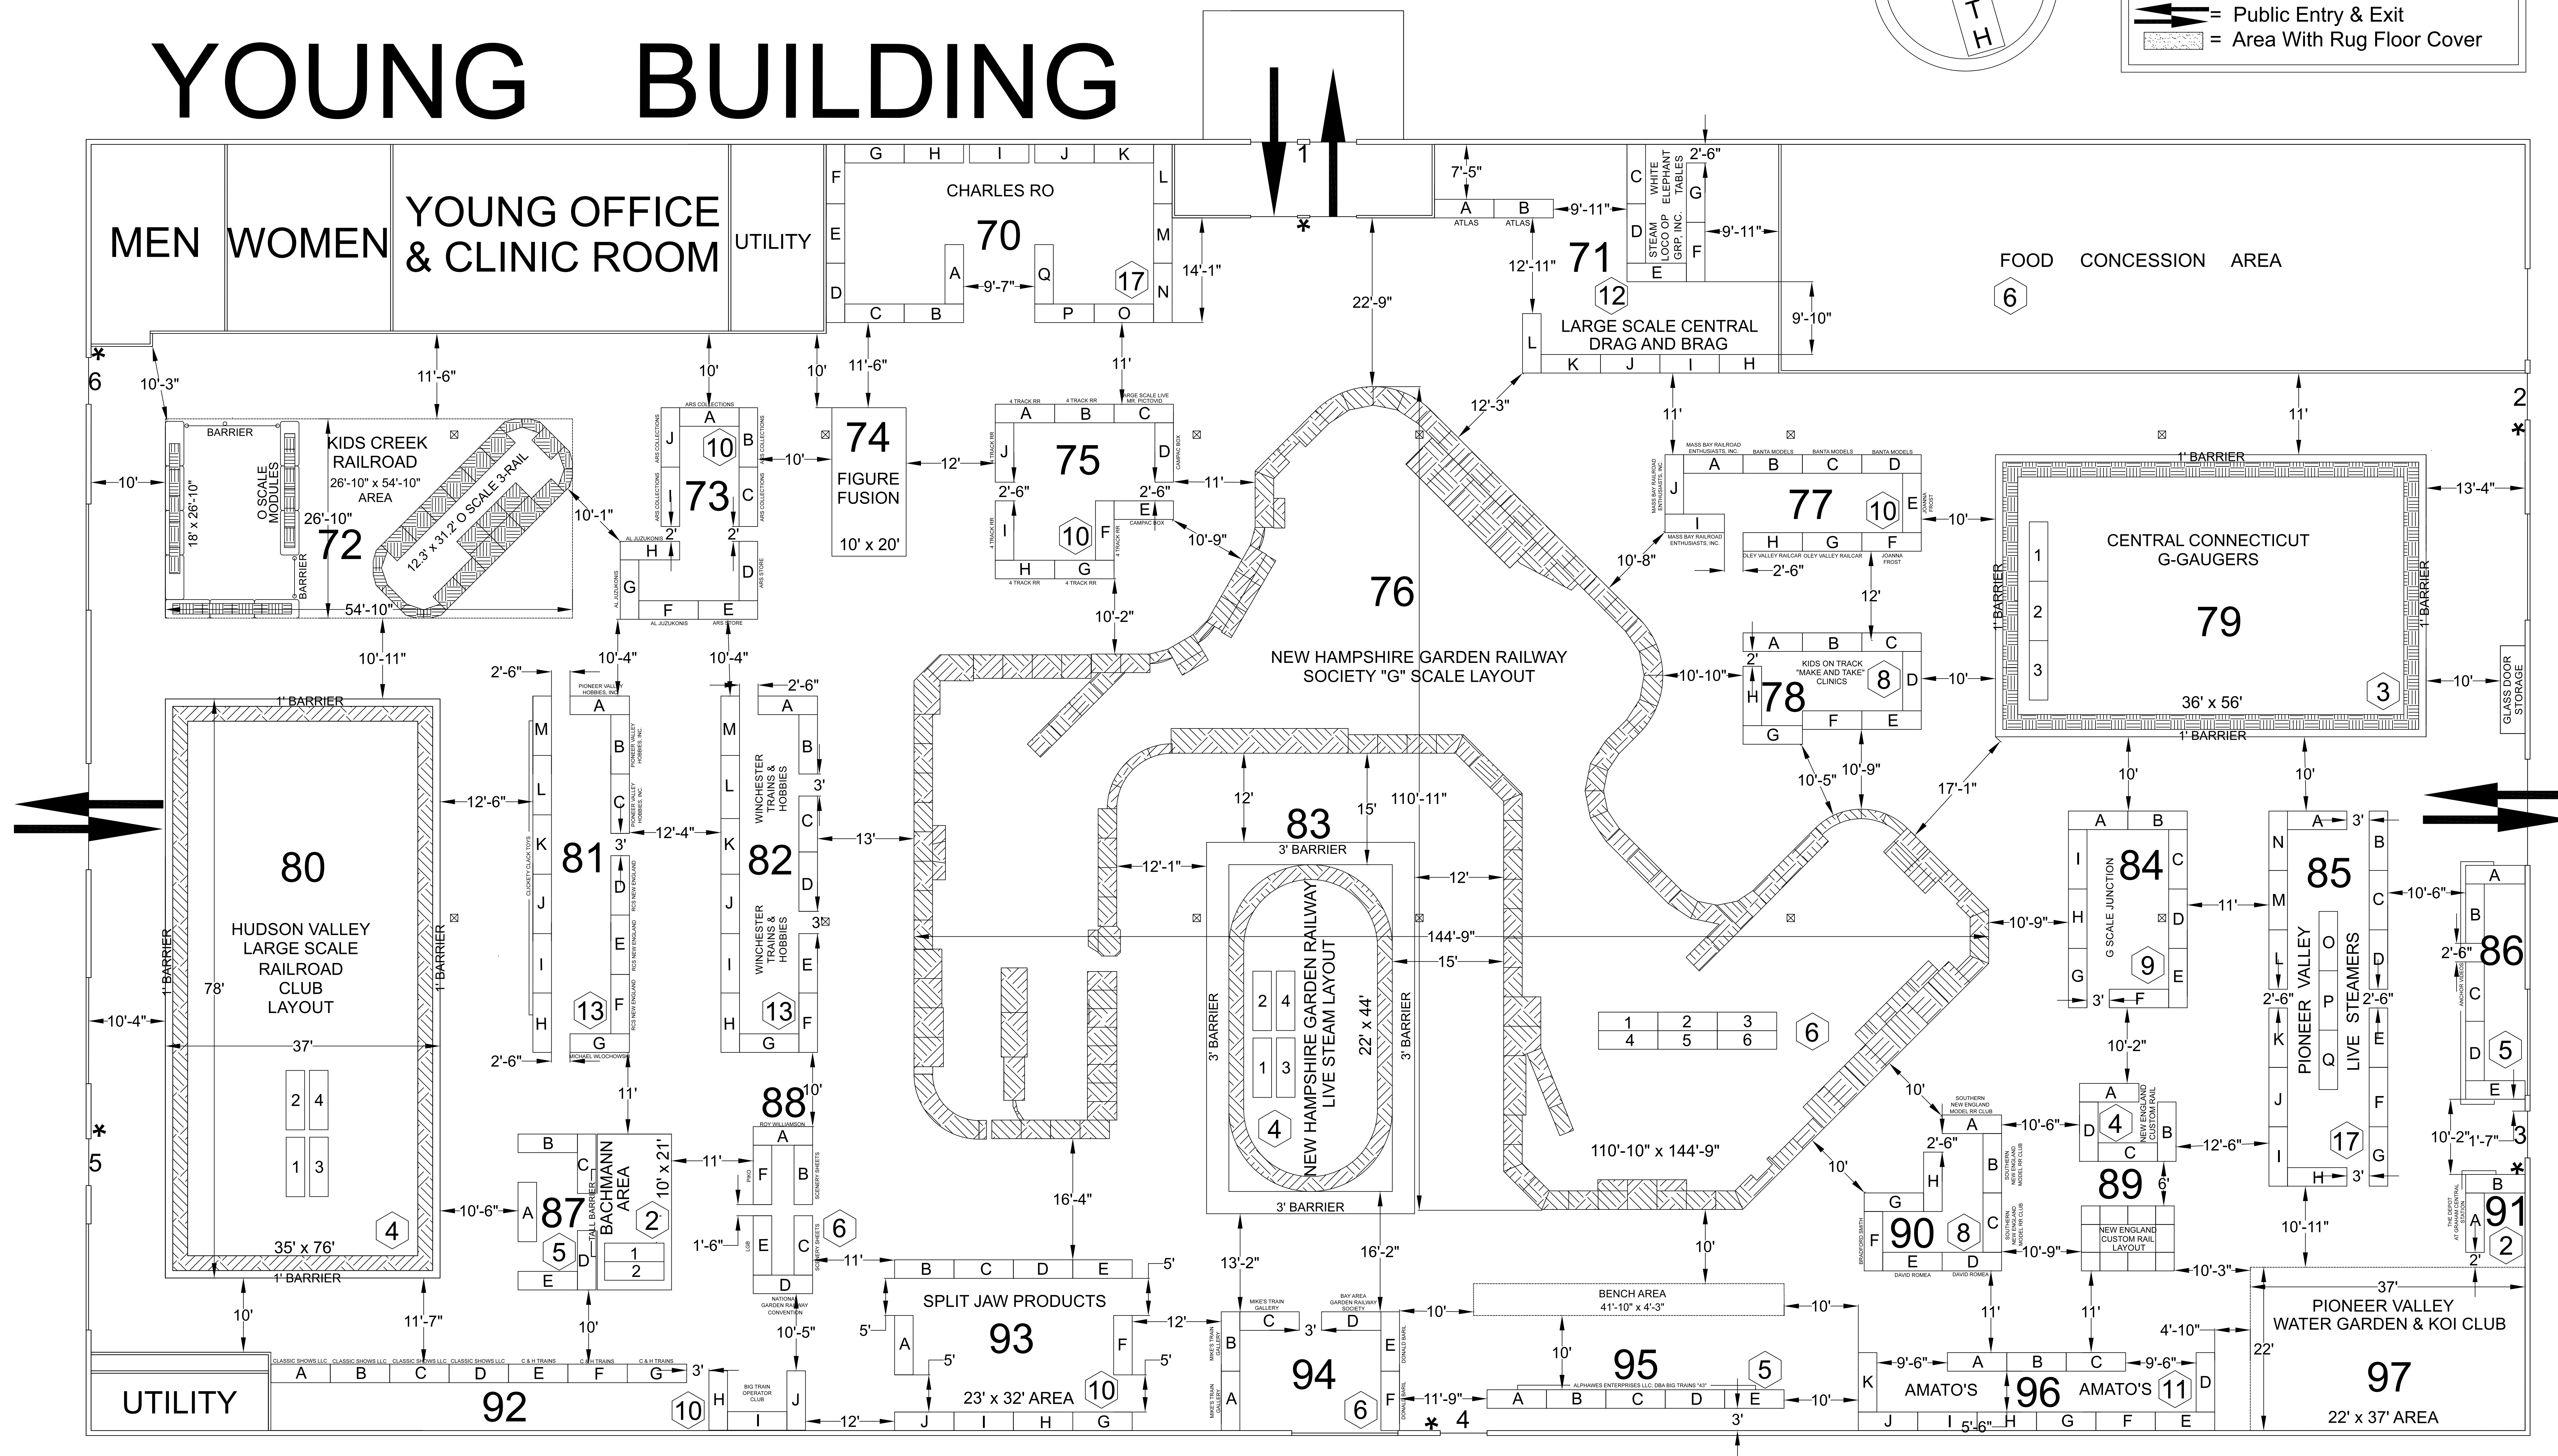

AMHERST RAILWAY SOCIETY
PRESENTS
2024 NORTHEAST LARGE SCALE TRAIN SHOW

YOUNG BUILDING

LEGEND

- 45 = Section
- ⓪ = Tables per Section
- * = Fire Alarm Location
- ➔ = Public Entry & Exit
- ▨ = Area With Rug Floor Cover

ORIGINAL SCALE: 1/8 INCH = 1 FOOT